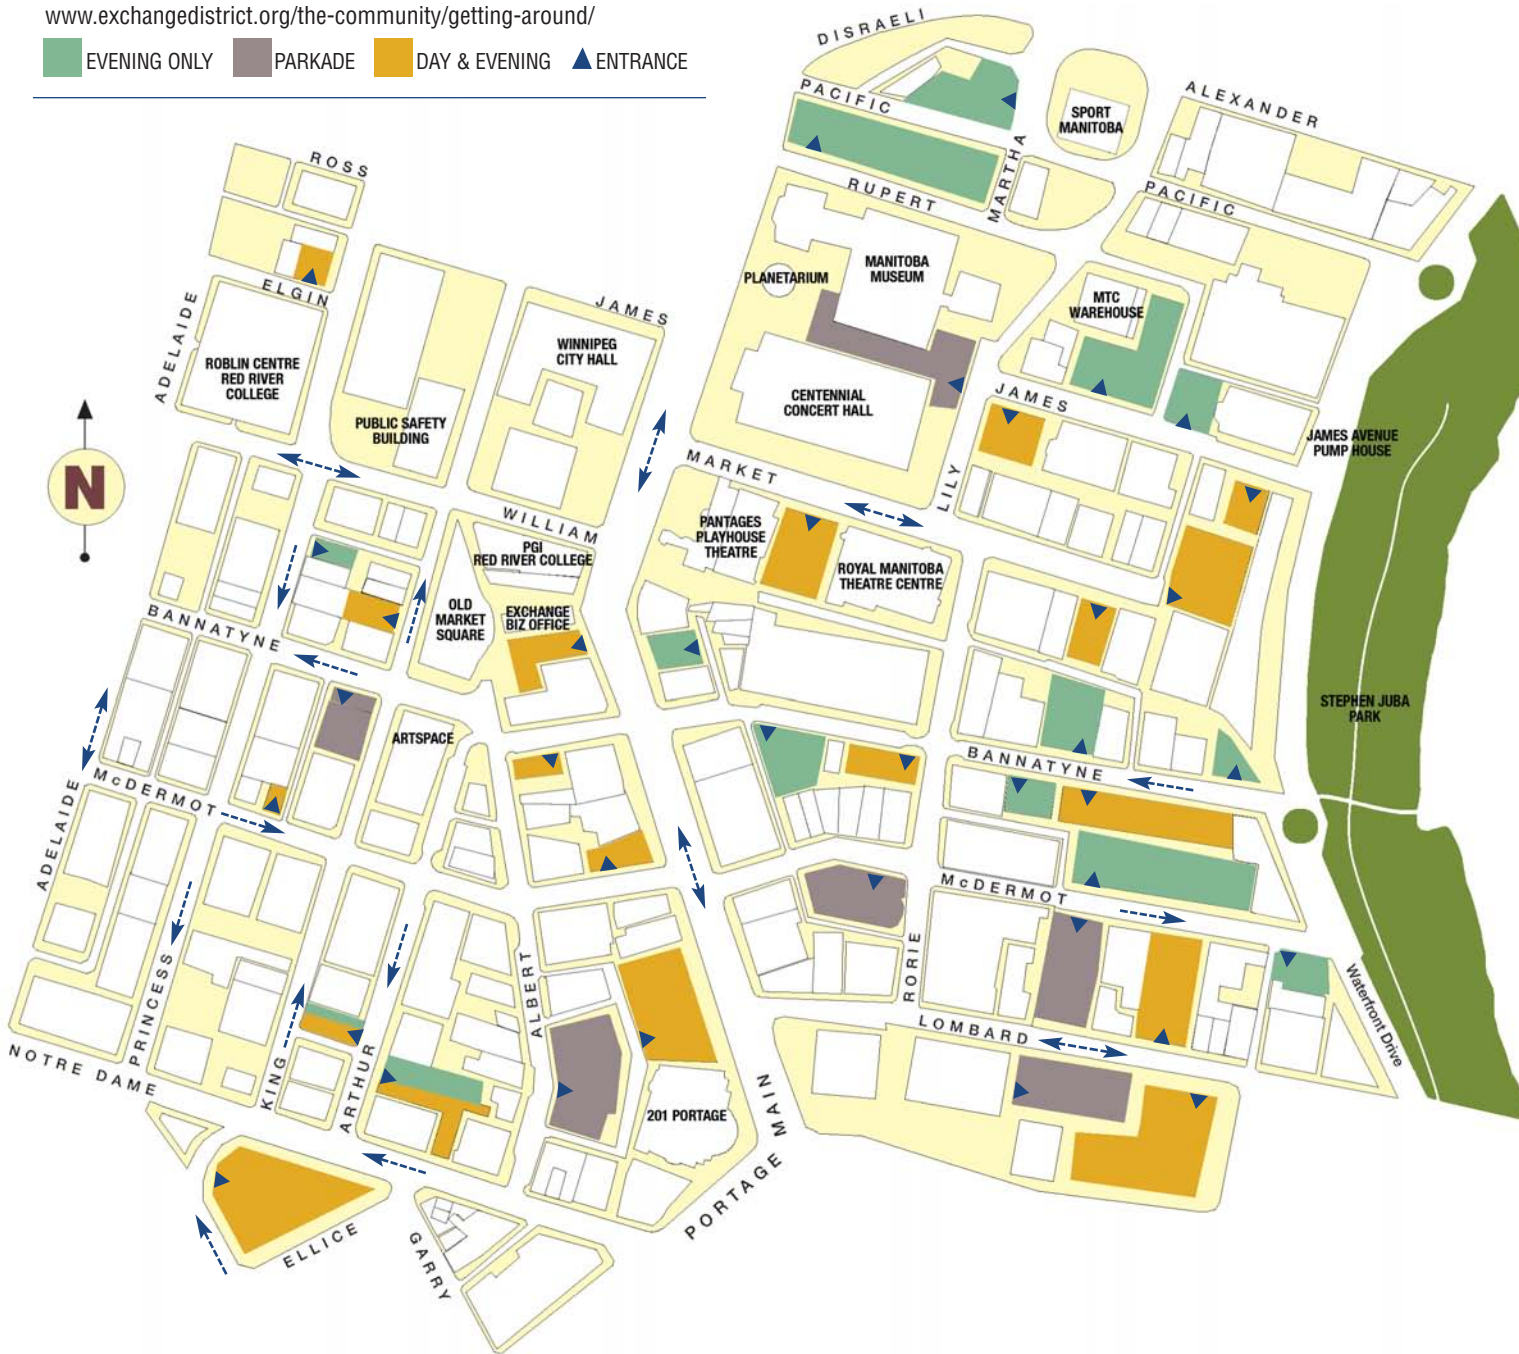

EXCHANGE DISTRICT BIZ AREA GUIDE

For more information on parking and parking rates, visit www.exchangedistrict.org/the-community/getting-around/

EVENING ONLY
 PARKADE
 DAY & EVENING
 ENTRANCE

PARKING INFO:

- Most parking lots and parkades charge between \$1.00 - \$4.00 per hour
- Evening parking rates between \$2.00 - \$10.00 (Flat rate)
- On-street parking meters are free after 5:30pm on weekdays
- Complimentary 2-hour on-street parking on Saturdays. Free on-street parking on Sundays and Holidays.